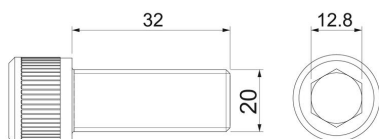

### Dimensions

Length	32 mm
--------	-------

### Technical data

Seat systems	Hexagonal seat
Version for for earth rods	Impact head 20 mm