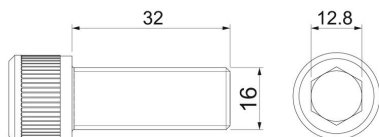

Technical data sheet

Impact head for earth rod BS

Item number: 5450130

- Suitable for earth rod types CBER or SER

Master data

Item number	5450130
Type	1820 16 SER
Description 1	Driving head
Description 2	for 16 XXXX SER
Manufacturer	OBO
Smallest sales unit	25
Unit of quantity	Piece
Weight	0 kg
Weight unit	kg/100 pc.

Technical data sheet

Impact head for earth rod BS

Item number: 5450130

Dimensions

Length	32 mm
--------	-------

Technical data

Seat systems	Hexagonal seat
Version for for earth rods	Impact head 16 mm