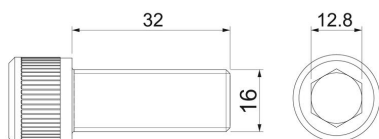

Technical data sheet

Impact head for earth rod BS

Item number: 5450120

- Suitable for earth rod types CBER or SER

Master data

Item number	5450120
Type	1820 16 CBER
Description 1	Driving head
Description 2	for 16 XXXX CBER
Manufacturer	OBO
Smallest sales unit	25
Unit of quantity	Piece
Weight	0 kg
Weight unit	kg/100 pc.

Technical data sheet

Impact head for earth rod BS

Item number: 5450120

Dimensions

Length	32 mm
--------	-------

Technical data

Seat systems	Hexagonal seat
Version for for earth rods	Impact head 16 mm